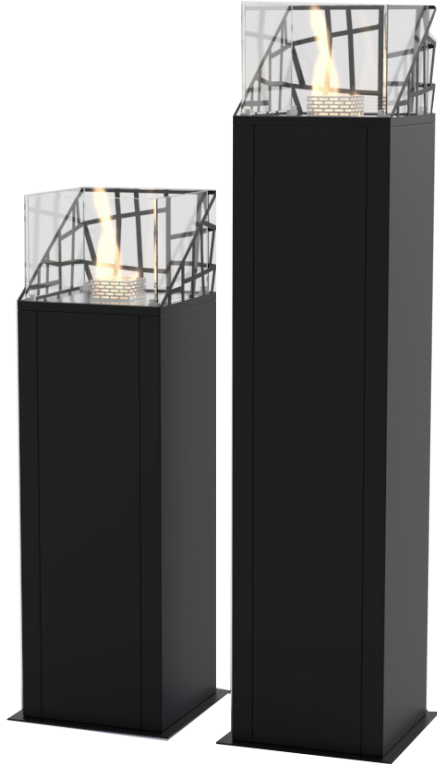

DUBAI SQUARE™

Dubai Series™ is a part of the Decoflame® outdoor fireplace collection.

The two models: Dubai Round™ and Dubai Square™ are available in two sizes: Low: Lounge / High: Tower.

Designed to bring warmth during chilly nights, these models add an oriental touch and style to the outdoor environment.

The Dubai models can be manufactured in different finishes.

STANDARD FINISH

OPTIONAL FINISH

TECHNICAL INFORMATION

Capacity:	1,7L
Burning time:	Up to 6 hours
Heat efficiency:	1,5 kW/h
Net weight:	40kg / 50kg
Burner:	Manual
Materials:	Burner: Brushed stainless steel Hardened glass: 8mm Column: Powder coated steel
Finish:	Black, white and rusty Optionally any RAL color Foot: Brushed stainless steel Rusty surface, comes with rusty foot
Fuel:	Use bioethanol at 96,5 - 97,5%