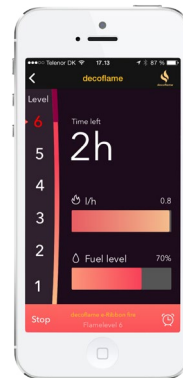

DENVER ELLIPSE E-RIBBON FIRE™

The decoflame® Denver Ellipse e-Ribbon Fire™ is part of the made to measure range of decoflame® bioethanol fires.

Combining the elegance of the decoflame® Ellipse™ with the functionality and cutting-edge technology of Denver e-Ribbon Fire™, this new model comes in two standard dimensions and is available in various finishes.

The Denver Ellipse e-Ribbon Fire™ with CEVB Technology (Controlled Ethanol Vapour Burning) comes with a radio-frequency remote control which allows an adjustment of the flame intensity on six levels. You can also operate the fire via Bluetooth, on your iPhone/iPad/ iPod or Android device, via our decoflame® App.

Materials	Powder-coated steel or brushed stainless steel and hardened, optic-white glass
Min. dimensions (WxHxD)	Denver Ellipse e-Ribbon 1000: 1000x245x200mm Denver Ellipse e-Ribbon 1200: 1200x265x200mm
Flame tray size	650mm/850mm

DENVER ELLIPSEE E-RIBBON FIRE™ BLACK

DENVER ELLIPSEE E-RIBBON FIRE™ WHITE

TAKE CONTROL OF YOUR DECOFLAME FIREPLACE.

SET AN AUTO-OFF TIMER, KICK BACK AND ENJOY THE FIRE.

STANDARD FINISHES

OPTIONAL