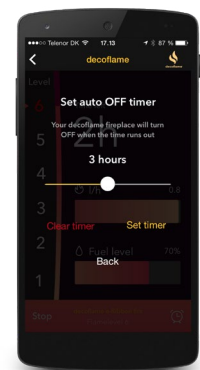

DENVER ELLIPSE E-RIBBON FIRE™

The decoflame® Denver Ellipse e-Ribbon Fire™ is part of the made to measure range of decoflame® bioethanol fires.

Combining the elegance of the decoflame® Ellipse™ with the functionality and cutting-edge technology of Denver e-Ribbon Fire™, this new model comes in two standard dimensions and is available in various finishes.

The Denver Ellipse e-Ribbon Fire™ with CEVB Technology (Controlled Ethanol Vapour Burning) comes with a radio-frequency remote control which allows an adjustment of the flame intensity on six levels. You can also operate the fire via Bluetooth, on your iPhone/iPad/ iPod or Android device, via our decoflame® App.

The Bluetooth control comes as standard on the Denver Ellipse e-Ribbon Fire™.

Denver Ellipse™ is a versatile and luxurious fireplace that offers unlimited decoration possibilities. Featuring two glass screens this innovative model can be placed on TV furniture, dining tables, and countertops or used as a stand-alone piece of furniture.

DENVER ELLIPSEE E-RIBBON FIRE™ BLACK

DENVER ELLIPSEE E-RIBBON FIRE™ WHITE

TAKE CONTROL OF YOUR DECOFLAME FIREPLACE.

SET AN AUTO-OFF TIMER, KICK BACK AND ENJOY THE FIRE.

STANDARD FINISHES

OPTIONAL